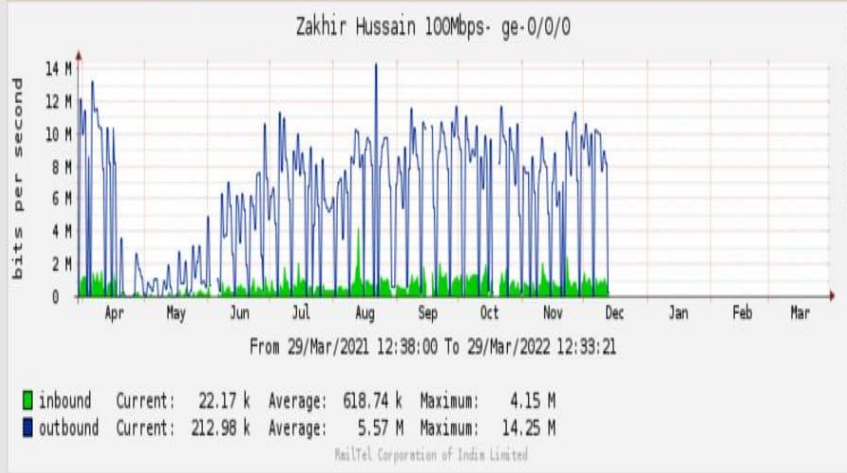

Summary Details

Download

Title	Zakhir Hussain 100Mbps- ge-0/0/0
Vertical Label	bits per second
Start Date	2021-03-30 05:30:00
End Date	2022-03-30 05:30:00
Step	86400
Total Rows	366
Graph ID	5024
Host ID	488